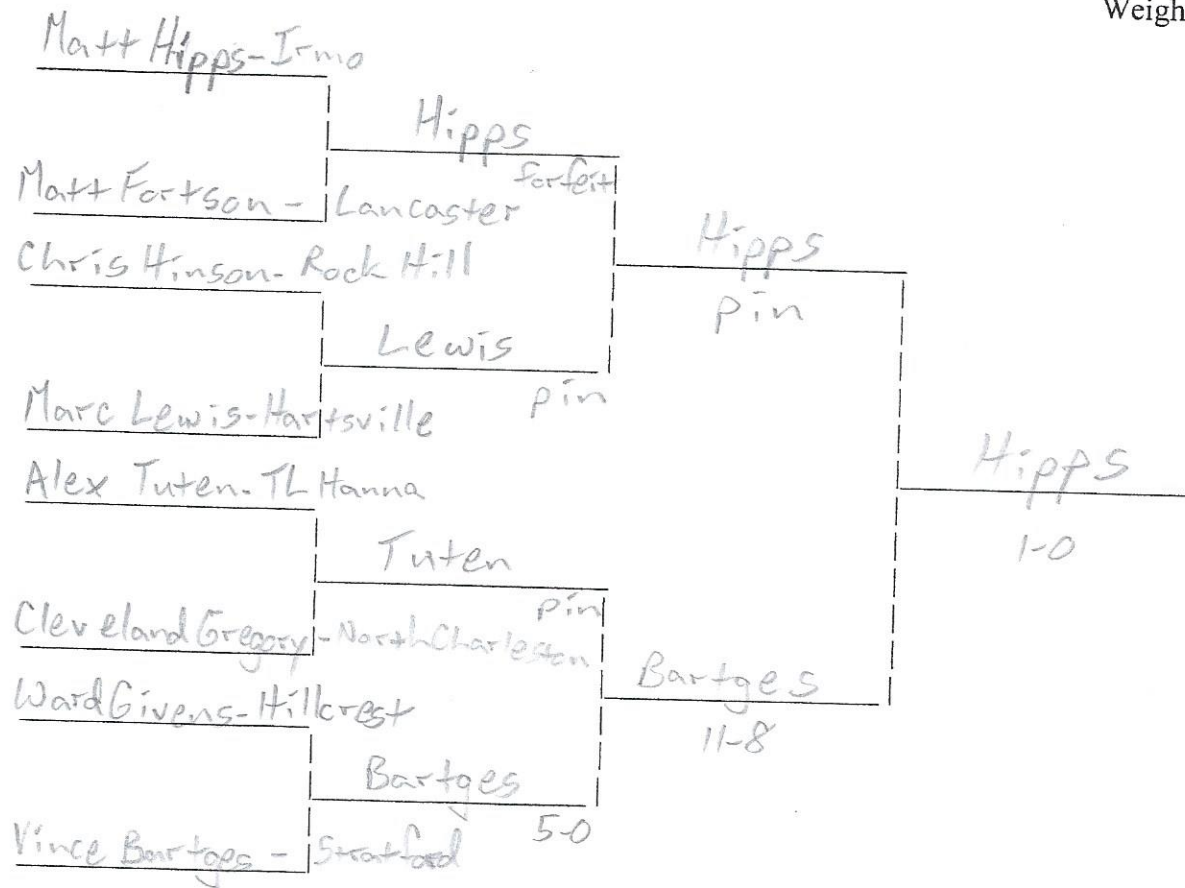

Volponi

Steve Volponi - Dutch Fork 6-0

Wilds

Ellis

Schirra

Schirra

Schirra

Schirra

Healy

6-2

Whitlock

Wilkes

Wilkes

Michael Fox-Hillcrest

Fox

Kareem Sarvis - Conway 16-11